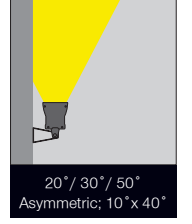

## EN

- Direct lighting luminaire for use with LEDs.
- Corrosion resistant aluminium profile body and die-cast aluminium end caps.
- Installation with bracket on floor, walls and ceiling surfaces.
- Mains voltage: 220-240V / 50-60Hz.
- Narrow, medium, wide and asymmetric beam angles available.
- Led colour temperatures are optionally 2700K, 3000K, 3500K, 4000K and 6000K.
- Colour Led options green, red, blue and amber available.
- Suitable for illumination up to 20-meter height.
- Optionally 2 cable entries for through-wiring of mains supply cable.
- Internal silicon gaskets ensure IP protection.
- All external screws are stainless steel.
- Double layer polyester powder paint resistant to corrosion and salt spray fog.
- Up to 131lm/W efficiency.
- High colour consistency: <3 SDCM
- RGB and RGBW options available.
- Stainless steel cable gland and mains cable provided with IP68 socket.
- Mechanical aiming lock.
- Flexible adjusting mechanism enables fitting move 180° in one axis.