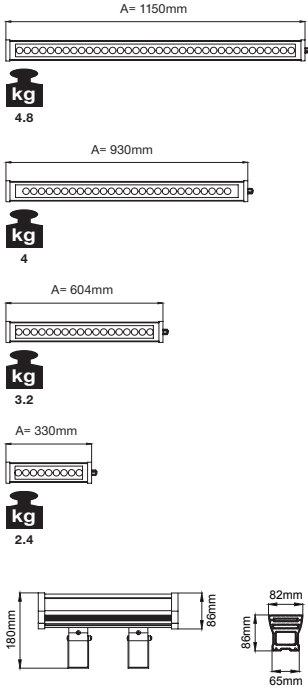

Rainbow / O07.WL.16020

Order Code / Sipariş Kodu	Led Type / Tipi	System Power / Sistem Gücü	mA	No. of Leds / Led Sayısı	Lumen Tc=60° / Lümen	Kelvin / Color	Lenght / Uzunluk (A)
O07.WL.16020	Power Led	11W	350mA	9	1362	2700K	330mm
O07.WL.16020	Power Led	11W	350mA	9	1390	3000K	330mm
O07.WL.16020	Power Led	11W	350mA	9	1418	3500K	330mm
O07.WL.16020	Power Led	11W	350mA	9	1447	4000K	330mm
O07.WL.16020	Power Led	11W	350mA	9	1490	6000K	330mm
O07.WL.16020	Power Led	8W	350mA	9	637	Red / Kırmızı	330mm
O07.WL.16020	Power Led	11.50W	350mA	9	984	Green / Yeşil	330mm
O07.WL.16020	Power Led	11.25W	350mA	9	420	Blue / Mavi	330mm
O07.WL.16020	Power Led	8W	350mA	9	463	Amber	330mm
O07.WL.16020	Power Led	22W	350mA	18	2724	2700K	604mm
O07.WL.16020	Power Led	22W	350mA	18	2780	3000K	604mm
O07.WL.16020	Power Led	22W	350mA	18	2836	3500K	604mm
O07.WL.16020	Power Led	22W	350mA	18	2895	4000K	604mm
O07.WL.16020	Power Led	22W	350mA	18	2980	6000K	604mm
O07.WL.16020	Power Led	16W	350mA	18	1274	Red / Kırmızı	604mm
O07.WL.16020	Power Led	23W	350mA	18	1968	Green / Yeşil	604mm
O07.WL.16020	Power Led	22.50W	350mA	18	840	Blue / Mavi	604mm
O07.WL.16020	Power Led	16W	350mA	18	926	Amber	604mm
O07.WL.16020	Power Led	33W	350mA	27	4086	2700K	930mm
O07.WL.16020	Power Led	33W	350mA	27	4170	3000K	930mm
O07.WL.16020	Power Led	33W	350mA	27	4254	3500K	930mm
O07.WL.16020	Power Led	33W	350mA	27	4342	4000K	930mm
O07.WL.16020	Power Led	33W	350mA	27	4470	6000K	930mm
O07.WL.16020	Power Led	24W	350mA	27	1911	Red / Kırmızı	930mm
O07.WL.16020	Power Led	34.50W	350mA	27	2952	Green / Yeşil	930mm
O07.WL.16020	Power Led	33.75W	350mA	27	1260	Blue / Mavi	930mm
O07.WL.16020	Power Led	24W	350mA	27	1389	Amber	930mm
O07.WL.16020	Power Led	44W	350mA	36	5448	2700K	1150mm
O07.WL.16020	Power Led	44W	350mA	36	5560	3000K	1150mm
O07.WL.16020	Power Led	44W	350mA	36	5672	3500K	1150mm
O07.WL.16020	Power Led	44W	350mA	36	5790	4000K	1150mm
O07.WL.16020	Power Led	44W	350mA	36	5960	6000K	1150mm
O07.WL.16020	Power Led	32W	350mA	36	2548	Red / Kırmızı	1150mm
O07.WL.16020	Power Led	46W	350mA	36	3936	Green / Yeşil	1150mm
O07.WL.16020	Power Led	45W	350mA	36	1680	Blue / Mavi	1150mm
O07.WL.16020	Power Led	32W	350mA	36	1852	Amber	1150mm

Rainbow RGB / O07.WL.16020.RGB

Order Code / Sipariş Kodu	Led Type / Tipi	No. of Leds / Led Sayısı	Kelvin / Color	Lenght / Uzunluk (A)
O07.WL.16020.RGB	Power Led	9	RGB (R3,G3,B3)	330mm
O07.WL.16020.RGB	Power Led	18	RGB (R6,G6,B6)	604mm
O07.WL.16020.RGB	Power Led	27	RGB (R9,G9,B9)	930mm
O07.WL.16020.RGB	Power Led	36	RGB (R12,G12,B12)	1150mm