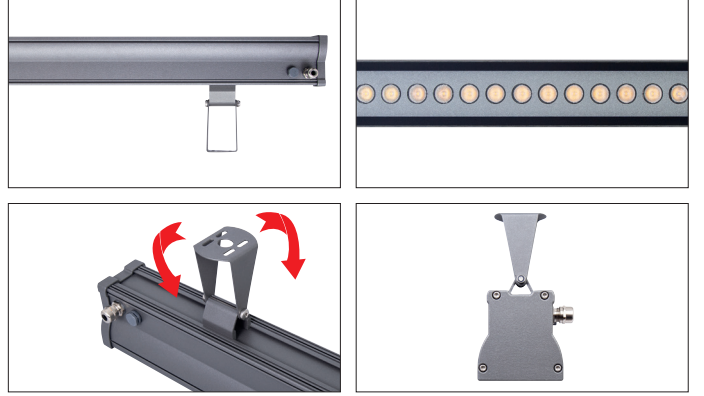

## EN

- Direct lighting luminaire for use with LEDs.
- Corrosion resistant aluminium profile body and die-cast aluminium end caps.
- Installation with bracket on floor, walls and ceiling surfaces.
- Mains voltage: 220-240V / 50-60Hz.
- Narrow, medium, wide and asymmetric beam angles available.
- Led colour temperatures are optionally 2700K, 3000K, 3500K, 4000K and 6000K.
- Colour Led options green, red, blue and amber available.
- Suitable for illumination up to 20-meter height.
- Optionally 2 cable entries for through-wiring of mains supply cable.
- Internal silicon gaskets ensure IP protection.
- All external screws are stainless steel.
- Double layer polyester powder paint resistant to corrosion and salt spray fog.
- Up to 131lm/W efficiency.
- High colour consistency: <3 SDCM
- RGB and RGBW options available.
- Stainless steel cable gland and mains cable provided with IP68 socket.
- Mechanical aiming lock.
- Flexible adjusting mechanism enables fitting move 180° in one axis.