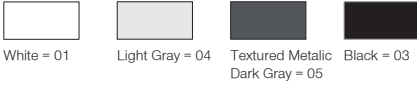

Nero

5 / Product Color / Ürün Renk

* See page 481 for ldt files. / Işık eğrileri için sayfa 481 bakınız.

EN

- Direct lighting luminaire for use with LEDs.
- Corrosion resistant aluminium profile body.
- Installation with bracket on walls and ceiling surfaces.
- 24V DC Input system to be supplied by an external driver.
- Fully homogenous light output with no visible dots.
- Led colour temperatures are optionally 2700K, 3000K, 3500K, 4000K, 5000K and 6500K.
- Colour Led options green, red, blue and amber available.
- IP in/out cables available on the back of the luminaire for continuous installation.
- Internal silicon gaskets ensure IP protection.
- All external screws are stainless steel.
- Double layer polyester powder paint resistant to corrosion and salt spray fog.
- High colour consistency: <3 SDCM
- Reliable system with L80 B10 50000 hours lifetime parameters.
- Five years warranty.

Nero / O07.WL.16040

Lenght / Uzunluk (A)	Power / Güç	CRI	Order Code / Sipariş Kodu	Kelvin	Lümen T _c =50° Lümen
1000mm	20W	CRI>80	O07.WL.16040 . (..) . (...) . (..) . (..)	2700K	495
				3000K	550
				3500K	577
				4000K	600
				5000K	622
13W	18W	CRI>80	O07.WL.16040 . (..) . (...) . (..) . (..)	6500K	644
				Red / Kırmızı	360
				Green / Yeşil	660
				Blue / Mavi	347
				Amber	652
15W	RGBW	RGBW	O07.WL.16040 . (..) . (...) . (..) . (..)	RGBW	280

2 Lenght / Uzunluk (A)	3 Watt - Driving Current / Watt - Sürüş Akımı	5 CRI / Kelvin		4 Beam Angle / Işık Açısı		6 Product Color / Ürün Renk	
		1000mm	20W 20W - 24V DC	827 CRI>80 - 2700K	625 Red / Kırmızı	WF 137° - Wide Flood	01 white
		830 CRI>80 - 3000K	525 Green / Yeşil		03 black	04 gray	
		835 CRI>80 - 3500K	470 Blue / Mavi		05 dark gray	06 special color	
		840 CRI>80 - 4000K	590 Amber				
		850 CRI>80 - 5000K	TW 2700K - 6000K				
		865 CRI>80 - 6500K	RGBW RGBW				