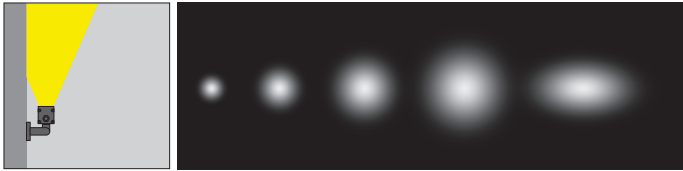

Lightray

5 / Product Color / Ürün Renk

* See page 475 for ldt files. / Işık eğrileri için sayfa 475 bakınız.

EN

- Direct lighting luminaire for use with LEDs.
- Corrosion resistant aluminium profile body and die-cast aluminium end caps.
- Installation with bracket on floor, walls and ceiling surfaces.
- Mains voltage: 220-240V / 50-60Hz.
- Super Spot, spot, medium, flood and oval beam angles available.
- Led colour temperatures are optionally 2700K, 3000K, 3500K, 4000K, 5000K and 6500K.
- Colour Led options green, red, blue and amber available.
- Optionally 2 cable entries for through-wiring of mains supply cable.
- Internal silicon gaskets ensure IP protection.
- All external screws are stainless steel.
- Double layer polyester powder paint resistant to corrosion and salt spray fog.
- Up to 88lm/W efficiency.
- High colour consistency: <3 SDCM
- Stainless steel cable gland and mains cable provided with IP68 socket.
- Mechanical aiming lock.
- Flexible adjusting mechanism enables fitting move 180° in one axis.
- Reliable system with L80 B10 50000 hours lifetime parameters.
- Five years warranty.