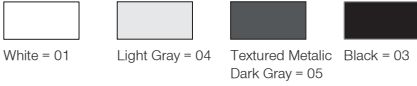

Lightray

5 / Product Color / Ürün Renk

* See page 475 for ldt files. / Işık eğrileri için sayfa 475 bakınız.

EN

- Direct lighting luminaire for use with LEDs.
- Corrosion resistant aluminium profile body and die-cast aluminium end caps.
- Installation with bracket on floor, walls and ceiling surfaces.
- Mains voltage: 220-240V / 50-60Hz.
- Super Spot, spot, medium, flood and oval beam angles available.
- Led colour temperatures are optionally 2700K, 3000K, 3500K, 4000K, 5000K and 6500K.
- Colour Led options green, red, blue and amber available.
- Optionally 2 cable entries for through-wiring of mains supply cable.
- Internal silicon gaskets ensure IP protection.
- All external screws are stainless steel.
- Double layer polyester powder paint resistant to corrosion and salt spray fog.
- Up to 88lm/W efficiency.
- High colour consistency: <3 SDCM
- Stainless steel cable gland and mains cable provided with IP68 socket.
- Mechanical aiming lock.
- Flexible adjusting mechanism enables fitting move 180° in one axis.
- Reliable system with L80 B10 50000 hours lifetime parameters.
- Five years warranty.