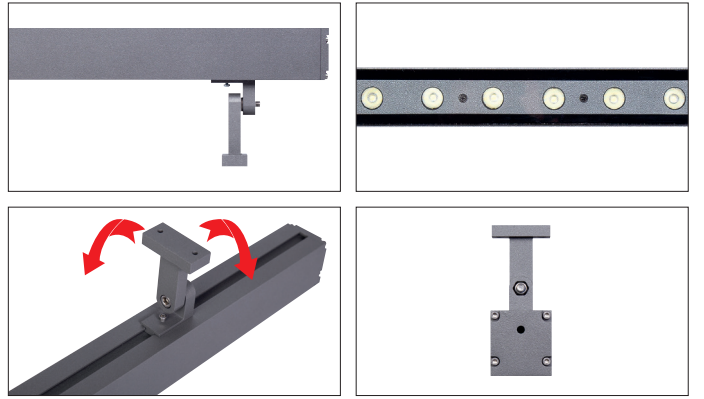

Lightray

5 / Product Color / Ürün Renk

* See page 475 for ldt files. / Işık eğrileri için sayfa 475 bakınız.

EN

- Direct lighting luminaire for use with LEDs.
- Corrosion resistant aluminium profile body and die-cast aluminium end caps.
- Installation with bracket on floor, walls and ceiling surfaces.
- Mains voltage: 220-240V / 50-60Hz.
- Super Spot, spot, medium, flood and oval beam angles available.
- Led colour temperatures are optionally 2700K, 3000K, 3500K, 4000K, 5000K and 6500K.
- Colour Led options green, red, blue and amber available.
- Optionally 2 cable entries for through-wiring of mains supply cable.
- Internal silicon gaskets ensure IP protection.
- All external screws are stainless steel.
- Double layer polyester powder paint resistant to corrosion and salt spray fog.
- Up to 88lm/W efficiency.
- High colour consistency: <3 SDCM
- Stainless steel cable gland and mains cable provided with IP68 socket.
- Mechanical aiming lock.
- Flexible adjusting mechanism enables fitting move 180° in one axis.
- Reliable system with L80 B10 50000 hours lifetime parameters.
- Five years warranty.