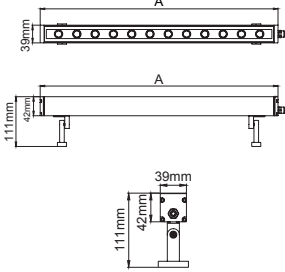

Lightray

5 / Product Color / Ürün Renk

* See page 475 for ldt files. / Işık eğrileri için sayfa 475 bakınız.

EN

- Direct lighting luminaire for use with LEDs.
- Corrosion resistant aluminium profile body and die-cast aluminium end caps.
- Installation with bracket on floor, walls and ceiling surfaces.
- Mains voltage: 220-240V / 50-60Hz.
- Super Spot, spot, medium, flood and oval beam angles available.
- Led colour temperatures are optionally 2700K, 3000K, 3500K, 4000K, 5000K and 6500K.
- Colour Led options green, red, blue and amber available.
- Optionally 2 cable entries for through-wiring of mains supply cable.
- Internal silicon gaskets ensure IP protection.
- All external screws are stainless steel.
- Double layer polyester powder paint resistant to corrosion and salt spray fog.
- Up to 88lm/W efficiency.
- High colour consistency: <3 SDCM
- Stainless steel cable gland and mains cable provided with IP68 socket.
- Mechanical aiming lock.
- Flexible adjusting mechanism enables fitting move 180° in one axis.
- Reliable system with L80 B10 50000 hours lifetime parameters.
- Five years warranty.

Lightray / O07.WL.16035

* Code example / Kod örneği:

O07.WL.16035 . 520 . 12 . 830 . 25 . 01

- 1- Product code / Armatür kodu
- 2- Length / Uzunluk
- 3- Power / Güç
- 4- CRI / Kelvin
- 5- Beam Angle / Işık Açısı
- 6- Colour / Ürün renk
- 7- Control type / Kontrol tipi