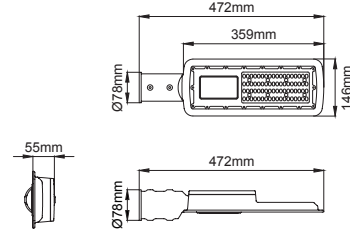

PC anti-corrosion resistant custom lens optic.

Polikarbon ve dış ortam etkilerine dayanıklı özel lens optik.