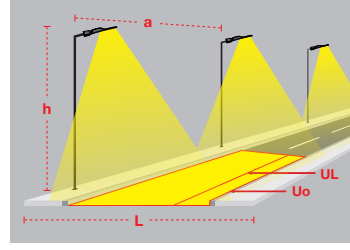

City Micro

City Micro / 007.ST.15405

System Power / Sistem Gücü		30W
Lumen Output from Fixture / Armatür Çıkış Lümeni CRI>80	4000K	3286lm
Driving Current / Sürüş Akımı		380mA
Pole Distance / Direk Açıklığı (a)		28m
Pole Height / Direk Yüksekliği (h)		8m
Road Width / Yol Genişliği (L)		7m
Lighting Class / Aydınlatma Sınıfı		P3
Optic Type / Optik Tipi : Maximizing pole distance / Maksimum direk aralığı