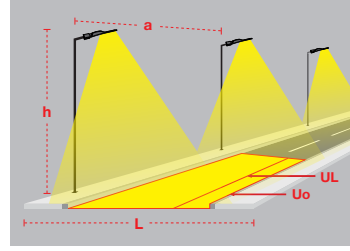

* Code example / Kod örneği:

O07.ST.15410 . 60 . 840 . 05

1 2 3 4

- 1- Product code / Armatür kodu
- 2- Power / Güç
- 3- CRI / Kelvin
- 4- Colour / Ürün renk

City Mini

City Mini / O07.ST.15410

System Power / Sistem Gücü		60W
Lumen Output from Fixture / Armatür Çıkış Lümeni CRI>80	4000K	6737lm
Driving Current / Sürüş Akımı		450mA
Pole Distance / Direk Açıklığı (a)		37m
Pole Height / Direk Yüksekliği (h)		8m
Road Width / Yol Genişliği (L)		7m
Lighting Class / Aydınlatma Sınıfı		P2
Optic Type / Optik Tipi : Maximizing pole distance / Maksimum direk aralığı		

EN

- Street lighting system for use with LEDs.
- Corrosion resistant die-cast aluminium body.
- Silicon gasket.
- All exterior parts are stainless steel.
- UV resistant PC lens optic
- Optionally 10KV surge protector can be integrated.
- Mains voltage: 220-240V / 50-60Hz.
- Clever thermal design.
- High visual comfort.
- Colour tolerance max. 3 SDCM.
- Recommended maximum mounting height 10mt.
- Pole-top installation on poles with ending part from Ø45 to Ø60mm.
- High efficiency up to 112lm/W.
- Astro dim option available upon request.
- Motion sensor can be integrated optionally.
- Apart from standart 4000K, 2700K, 3000K, 3500K, 5000K and 6500K CCT options are also available.