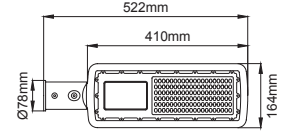

City Mini

PC anti-corrosion resistant custom lens optic.

Polikarbon ve dış ortam etkilerine dayanıklı özel lens optik.