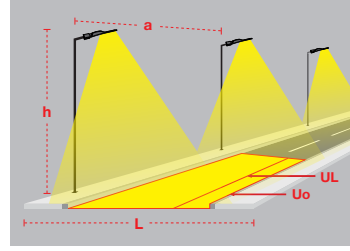

* Code example / Kod örneği:

O07.ST.15415 . 90 . 840 . 05
1 2 3 4

- 1- Product code / Armatür kodu
- 2- Power / Güç
- 3- CRI / Kelvin
- 4- Colour / Ürün renk

City Maxi

City Maxi / O07.ST.15415

System Power / Sistem Gücü		90W
Lumen Output from Fixture / Armatür Çıkış Lümeni CRI>80	4000K	12103lm
Driving Current / Sürüş Akımı		395mA
Pole Distance / Direk Açıklığı (a)		36m
Pole Height / Direk Yüksekliği (h)		10m
Road Width / Yol Genişliği (L)		7m
Lighting Class / Aydınlatma Sınıfı		M5
Optic Type / Optik Tipi : Maximizing pole distance / Maksimum direk aralığı		

EN

- Street lighting system for use with LEDs.
- Corrosion resistant die-cast aluminium body.
- Silicon gasket.
- All exterior parts are stainless steel.
- UV resistant PC lens optic
- Optionally 10KV surge protector can be integrated.
- Mains voltage: 220-240V / 50-60Hz.
- Clever thermal design.
- High visual comfort.
- Colour tolerance max. 3 SDCM.
- Recommended maximum mounting height 10mt.
- Pole-top installation on poles with ending part from Ø45 to Ø60mm.
- High efficiency up to 135lm/W.
- Astro dim option available upon request.
- Motion sensor can be integrated optionally.
- Apart from standart 4000K, 2700K, 3000K, 3500K, 5000K and 6500K CCT options are also available.