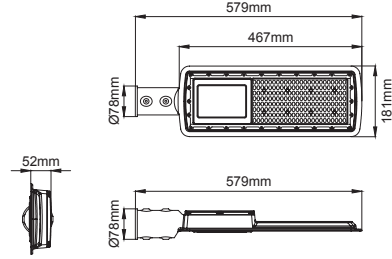

City Maxi

PC anti-corrosion resistant custom lens optic.

Polikarbon ve dış ortam etkilerine dayanıklı özel lens optik.