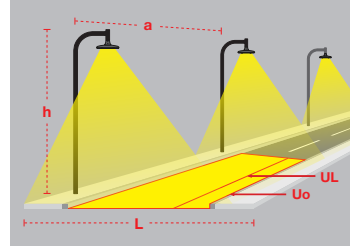

Queen / O07.ST.18230

System Power / Sistem Gücü		40W
Lumen Output from Fixture / Armatür Çıkış Lümeni CRI>80	4000K	5645lm
Driving Current / Sürüş Akımı		750mA
Pole Distance / Direk Açıklığı (a)		18m
Pole Height / Direk Yüksekliği (h)		4m
Road Width / Yol Genişliği (L)		6m
Lighting Class / Aydınlatma Sınıfı		-
Optic Type / Optik Tipi : Maximizing pole distance / Maksimum direk aralığı