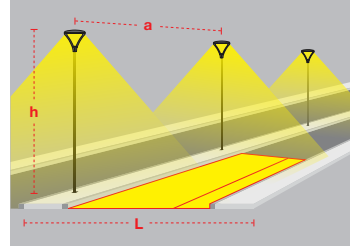

Queen / O07.ST.18225

System Power / Sistem Gücü		40W
Lumen Output from Fixture / Armatür Çıkış Lümeni CRI>80	4000K	5645lm
Driving Current / Sürüş Akımı		750mA
Pole Distance / Direk Açıklığı (a)		18m
Pole Height / Direk Yüksekliği (h)		4m
Road Width / Yol Genişliği (L)		6m
Lighting Class / Aydınlatma Sınıfı		-
Optic Type / Optik Tipi : Maximizing pole distance / Maksimum direk aralığı