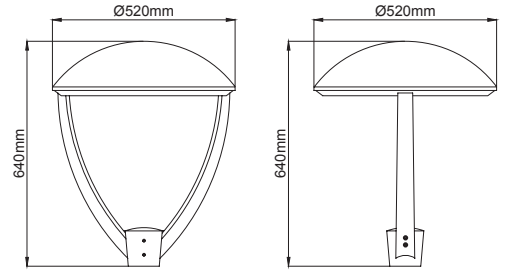

Solemar Maxi