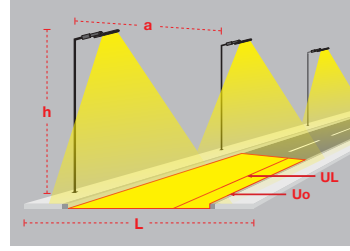

O07.ST.16430 .200. 740 . 05

1 2 3 4

- 1- Product code / Armatür kodu
- 2- Power / Güç
- 3- CRI / Kelvin
- 4- Colour / Ürün renk

Falcon ST Maxi

Falcon ST Maxi / O07.ST.16430

System Power / Sistem Gücü		200W
Lumen Output from Fixture / Armatür Çıkış Lümeni CRI>70	4000K	31276lm
Driving Current / Sürüş Akımı		1000mA
Pole Distance / Direk Açıklığı (a)		44m
Pole Height / Direk Yüksekliği (h)		14m
Road Width / Yol Genişliği (L)		10.5m
Lighting Class / Aydınlatma Sınıfı		ME2
Optic Type / Optik Tipi : Maximizing pole distance / Maksimum direk aralığı		

EN

- Street lighting system for use with LEDs.
- Corrosion resistant die-cast aluminium body.
- Silicon gasket.
- All exterior parts are stainless steel.
- Tempered safety glass.
- Optionally 10KV surge protector can be integrated.
- Mains voltage: 220-240V / 50-60Hz.
- Clever thermal design.
- High visual comfort.
- Colour tolerance max. 3 SDCM.
- Recommended mounting height 10-12mt depending on wattage selection.
- High performance optics suitable for streetlighting standards.
- Pole-top installation on poles with ending part from Ø42 to Ø63mm.
- High efficiency up to 156lm/W.
- Suitable for lighting classes up to ME2.
- 1-10V, DALI and Astro dim options available upon request.
- Motion sensor can be integrated optionally.
- Apart from standart 4000K, 2700K, 3000K, 3500K, 5000K and 6500K CCT options are also available.