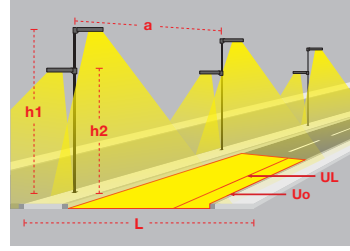

## Sonic Mini / O07.ST.18404

System Power / Sistem Gücü		2x30W
Lumen Output from Fixture / Armatür Çıkış Lümeni CRI>70	4000K	2x4561lm
Pole Distance / Direk Açıklığı (a)		20m
Pole Height / Direk Yüksekliği (h)		4m
Road Width / Yol Genişliği (L)		5m
Lighting Class / Aydınlatma Sınıfı		-
Optic Type / Optik Tipi : Maximizing pole distance / Maksimum direk aralığı		

## Sonic Mini / O07.ST.18404

System Power / Sistem Gücü		2x60W
Lumen Output from Fixture / Armatür Çıkış Lümeni CRI>70	4000K	2x9122lm
Pole Distance / Direk Açıklığı (a)		26m
Pole Height / Direk Yüksekliği (h)		5m
Road Width / Yol Genişliği (L)		5m
Lighting Class / Aydınlatma Sınıfı		-
Optic Type / Optik Tipi : Maximizing pole distance / Maksimum direk aralığı		

### EN

- Street lighting system for use with LEDs.
- Corrosion resistant die-cast aluminium body.
- Silicon gasket.
- All exterior parts are stainless steel.
- Tempered safety glass.
- Optionally 10KV surge protector can be integrated.
- Mains voltage: 220-240V / 50-60Hz.
- Clever thermal design.
- High visual comfort.
- Colour tolerance max. 3 SDCM.
- High performance optics suitable for streetlighting standards.
- Replaceable driver unit and control gear with no tool requirement.
- Aluminium profile pole supplied with main body with optional heights of 4mt and 5mt.
- High efficiency up to 152lm/W.
- 1-10V, DALI and Astro dim options available upon request.
- Motion sensor can be integrated optionally.
- Designed to illuminate both main road and pedestrian road.
- Apart from standart 4000K, 2700K, 3000K, 3500K, 5000K and 6500K CCT options are also available.