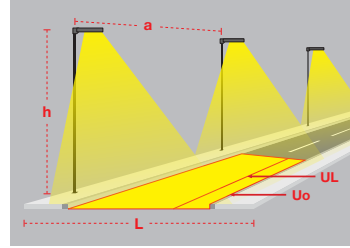

- 1- Product code / Armatür kodu
- 2- Power / Güç
- 3- CRI / Kelvin
- 4- Colour / Ürün renk

Sonic / O07.ST.17400

System Power / Sistem Gücü		30W
Lumen Output from Fixture / Armatür Çıkış Lümeni CRI>70	4000K	4331lm
Driving Current / Sürüş Akımı		350mA
Pole Distance / Direk Açıklığı (a)		20m
Pole Height / Direk Yüksekliği (h)		4m
Road Width / Yol Genişliği (L)		5m
Lighting Class / Aydınlatma Sınıfı		-
Optic Type / Optik Tipi : Maximizing pole distance / Maksimum direk aralığı		

Sonic / O07.ST.17400

System Power / Sistem Gücü		60W
Lumen Output from Fixture / Armatür Çıkış Lümeni CRI>70	4000K	8400lm
Driving Current / Sürüş Akımı		600mA
Pole Distance / Direk Açıklığı (a)		26m
Pole Height / Direk Yüksekliği (h)		5m
Road Width / Yol Genişliği (L)		5m
Lighting Class / Aydınlatma Sınıfı		-
Optic Type / Optik Tipi : Maximizing pole distance / Maksimum direk aralığı		

EN

- Street lighting system for use with LEDs.
- Corrosion resistant die-cast aluminium body.
- Silicon gasket.
- All exterior parts are stainless steel.
- Tempered safety glass.
- Optionally 10KV surge protector can be integrated.
- Mains voltage: 220-240V / 50-60Hz.
- Clever thermal design.
- High visual comfort.
- Colour tolerance max. 3 SDCM.
- High performance optics suitable for streetlighting standards.
- Replaceable driver unit and control gear with no tool requirement.
- Aluminium profile pole supplied with main body with optional heights of 4mt and 5mt.
- Driving current options of 350mA and 600mA.
- High efficiency up to 144lm/W.
- 1-10V, DALI and Astro dim options available upon request.
- Motion sensor can be integrated optionally.
- Designed to illuminate both main road and pedestrian road.
- Apart from standart 4000K, 2700K, 3000K, 3500K, 5000K and 6500K CCT options are also available.