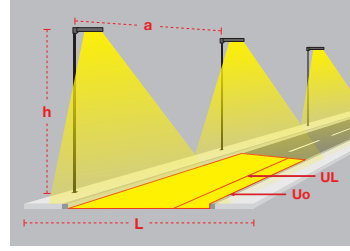

- 1- Product code / Armatür kodu
- 2- Power / Güç
- 3- CRI / Kelvin
- 4- Colour / Ürün renk

Sonic / O07.ST.17400

System Power / Sistem Gücü		30W
Lumen Output from Fixture / Armatür Çıkış Lümeni CRI>70	4000K	4331lm
Driving Current / Sürüş Akımı		350mA
Pole Distance / Direk Açıklığı (a)		20m
Pole Height / Direk Yüksekliği (h)		4m
Road Width / Yol Genişliği (L)		5m
Lighting Class / Aydınlatma Sınıfı		-
Optic Type / Optik Tipi : Maximizing pole distance / Maksimum direk aralığı		

Sonic / O07.ST.17400

System Power / Sistem Gücü		60W
Lumen Output from Fixture / Armatür Çıkış Lümeni CRI>70	4000K	8400lm
Driving Current / Sürüş Akımı		600mA
Pole Distance / Direk Açıklığı (a)		26m
Pole Height / Direk Yüksekliği (h)		5m
Road Width / Yol Genişliği (L)		5m
Lighting Class / Aydınlatma Sınıfı		-
Optic Type / Optik Tipi : Maximizing pole distance / Maksimum direk aralığı		

EN

- Street lighting system for use with LEDs.
- Corrosion resistant die-cast aluminium body.
- Silicon gasket.
- All exterior parts are stainless steel.
- Tempered safety glass.
- Optionally 10KV surge protector can be integrated.
- Mains voltage: 220-240V / 50-60Hz.
- Clever thermal design.
- High visual comfort.
- Colour tolerance max. 3 SDCM.
- High performance optics suitable for streetlighting standards.
- Replaceable driver unit and control gear with no tool requirement.
- Aluminium profile pole supplied with main body with optional heights of 4mt and 5mt.
- Driving current options of 350mA and 600mA.
- High efficiency up to 144lm/W.
- 1-10V, DALI and Astro dim options available upon request.
- Motion sensor can be integrated optionally.
- Designed to illuminate both main road and pedestrian road.
- Apart from standart 4000K, 2700K, 3000K, 3500K, 5000K and 6500K CCT options are also available.