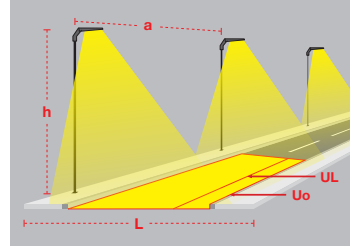

O07.ST.16400 . 90 . 740 . 05

- 1- Product code / Armatür kodu
- 2- Power / Güç
- 3- CRI / Kelvin
- 4- Colour / Ürün renk

Solid

Solid / O07.ST.16400

System Power / Sistem Gücü		60W
Lumen Output from Fixture / Armatür Çıkış Lümeni CRI>70	4000K	7463lm
Driving Current / Sürüş Akımı		500mA
Pole Distance / Direk Açıklığı (a)		24m
Pole Height / Direk Yüksekliği (h)		5m
Road Width / Yol Genişliği (L)		6m
Lighting Class / Aydınlatma Sınıfı		-
Optic Type / Optik Tipi : Maximizing pole distance / Maksimum direk aralığı		

Solid / O07.ST.16400

System Power / Sistem Gücü		90W
Lumen Output from Fixture / Armatür Çıkış Lümeni CRI>70	4000K	10297lm
Driving Current / Sürüş Akımı		750mA
Pole Distance / Direk Açıklığı (a)		30m
Pole Height / Direk Yüksekliği (h)		6m
Road Width / Yol Genişliği (L)		6m
Lighting Class / Aydınlatma Sınıfı		-
Optic Type / Optik Tipi : Maximizing pole distance / Maksimum direk aralığı		

EN

- Street lighting system for use with LEDs.
- Corrosion resistant die-cast aluminium body.
- Silicon gasket.
- All exterior parts are stainless steel.
- Tempered safety glass.
- Optionally 10KV surge protector can be integrated.
- Mains voltage: 220-240V / 50-60Hz.
- Clever thermal design.
- High visual comfort.
- Colour tolerance max. 3 SDCM.
- Suitable for illumination up to 5-6 meter pole height.
- High performance optics suitable for streetlighting standards.
- Replaceable driver unit and control gear with no tool requirement.
- Aluminium profile pole supplied with main body with optional heights of 5mt and 6mt.
- Driving current options of 500mA and 750mA.
- High efficiency up to 125lm/W.
- 1-10V, DALI and Astro dim options available upon request.
- Motion sensor can be integrated optionally.
- Apart from standart 4000K, 2700K, 3000K, 3500K, 5000K and 6500K CCT options are also available.