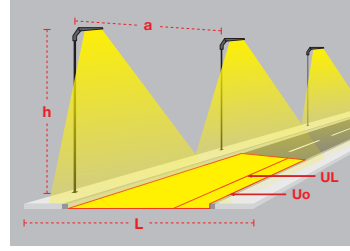

Solid

Access door at 60cm height from ground for easy maintenance.

Yerden 60cm yükseklikteki müdahale kapağı ile kolay tamirat imkanı.

Ordering Code Example / Sipariş Kodu Örneği

* Code example / Kod örneği:

O07.ST.16400 . 90 . 740 . 05

- 1- Product code / Armatür kodu
- 2- Power / Güç
- 3- CRI / Kelvin
- 4- Colour / Ürün renk

Solid

Solid / O07.ST.16400

System Power / Sistem Gücü		60W
Lumen Output from Fixture / Armatür Çıkış Lümeni CRI>70	4000K	7463lm
Driving Current / Sürüş Akımı		500mA
Pole Distance / Direk Açıklığı (a)		24m
Pole Height / Direk Yüksekliği (h)		5m
Road Width / Yol Genişliği (L)		6m
Lighting Class / Aydınlatma Sınıfı		-
Optic Type / Optik Tipi : Maximizing pole distance / Maksimum direk aralığı		

EN

- Street lighting system for use with LEDs.
- Corrosion resistant die-cast aluminium body.
- Silicon gasket.
- All exterior parts are stainless steel.
- Tempered safety glass.
- Optionally 10KV surge protector can be integrated.
- Mains voltage: 220-240V / 50-60Hz.
- Clever thermal design.
- High visual comfort.
- Colour tolerance max. 3 SDCM.
- Suitable for illumination up to 5-6 meter pole height.
- High performance optics suitable for streetlighting standards.
- Replaceable driver unit and control gear with no tool requirement.
- Aluminium profile pole supplied with main body with optional heights of 5mt and 6mt.
- Driving current options of 500mA and 750mA.
- High efficiency up to 125lm/W.
- 1-10V, DALI and Astro dim options available upon request.
- Motion sensor can be integrated optionally.
- Apart from standart 4000K, 2700K, 3000K, 3500K, 5000K and 6500K CCT options are also available.