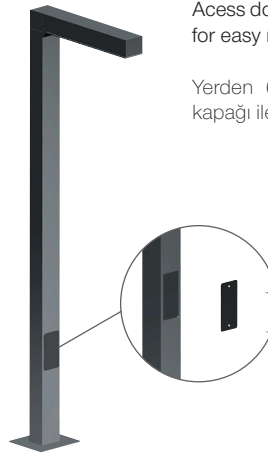

Solid

Access door at 60cm height from ground for easy maintenance.

Yerden 60cm yükseklikteki müdahale kapağı ile kolay tamirat imkanı.

Ordering Code Example / Sipariş Kodu Örneği

* Code example / Kod örneği:

O07.ST.16400 . 90 . 740 . 05

- 1- Product code / Armatür kodu
- 2- Power / Güç
- 3- CRI / Kelvin
- 4- Colour / Ürün renk

Solid

Solid / O07.ST.16400

System Power / Sistem Gücü		60W
Lumen Output from Fixture / Armatür Çıkış Lümeni CRI>70	4000K	7463lm
Driving Current / Sürüş Akımı		500mA
Pole Distance / Direk Açıklığı (a)		24m
Pole Height / Direk Yüksekliği (h)		5m
Road Width / Yol Genişliği (L)		6m
Lighting Class / Aydınlatma Sınıfı		-
Optic Type / Optik Tipi : Maximizing pole distance / Maksimum direk aralığı		

EN

- Street lighting system for use with LEDs.
- Corrosion resistant die-cast aluminium body.
- Silicon gasket.
- All exterior parts are stainless steel.
- Tempered safety glass.
- Optionally 10KV surge protector can be integrated.
- Mains voltage: 220-240V / 50-60Hz.
- Clever thermal design.
- High visual comfort.
- Colour tolerance max. 3 SDCM.
- Suitable for illumination up to 5-6 meter pole height.
- High performance optics suitable for streetlighting standards.
- Replaceable driver unit and control gear with no tool requirement.
- Aluminium profile pole supplied with main body with optional heights of 5mt and 6mt.
- Driving current options of 500mA and 750mA.
- High efficiency up to 125lm/W.
- 1-10V, DALI and Astro dim options available upon request.
- Motion sensor can be integrated optionally.
- Apart from standart 4000K, 2700K, 3000K, 3500K, 5000K and 6500K CCT options are also available.