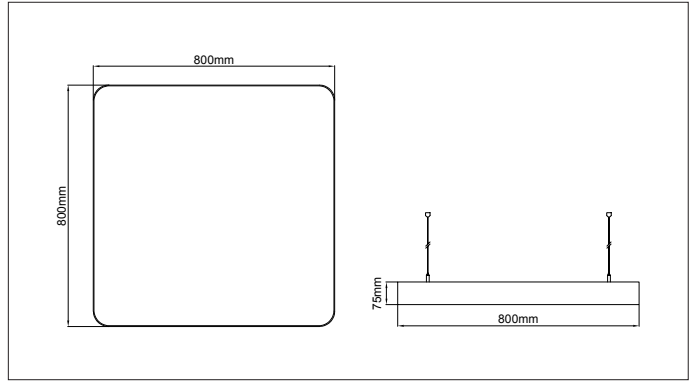

Panos Radius Slim Suspendant

* Code example / Kod örneği:

102.LL.27107 . 104 . 830 . 01

- 1- Product code / Armatür kodu
- 2- Power / Güç
- 3- CRI / Kelvin
- 4- Colour / Ürün renk
- 5- Control type / Kontrol tipi

4 / Product Color / Ürün Renk

Beam Angle / Işık Açısı

Suspension Wire

Sarkıtma Teli

Description / Tanım

Aluminium body. Opal or microprismatic diffuser options available. Mains voltage: 220-240V / 50-60Hz. 1-10V, DALI, Casambi DIM, Tunable White DALI, Tunable White CASAMBI, options available. Emergency kit system can be integrated. Basic colours: white, black, silver, antracite dark gray and special color options available upon request. Steel suspension wire with up to 5mt lenght option together with standart or central baldachine.

Product Data / Ürün Bilgileri

Article Nr. (AVOLUX)	102.LL.27107.(Power).(CRI).(Colour)
Material / Malzeme	Aluminium
Outer Diameter / Dış Çap	80x80cm
Height / Yükseklik	75mm
Weight / Ağırlık	6.5kg
Mouting method / Montaj yöntemi	Suspendant / Sarkıt