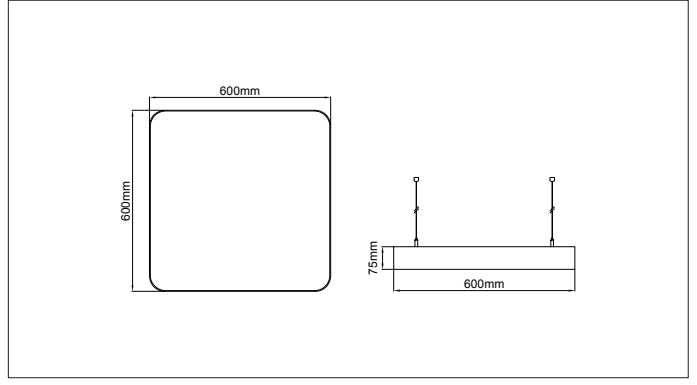

Panos Radius Slim Suspendant

* Code example / Kod örneği:

102.LL.26107.053.830.01

- 1- Product code / Armatür kodu
- 2- Power / Güç
- 3- CRI / Kelvin
- 4- Colour / Ürün renk
- 5- Control type / Kontrol tipi

4 / Product Color / Ürün Renk

Beam Angle / Işık Açısı

Suspension Wire

Sarkıtma Teli

Description / Tanım

Aluminium body. Opal or microprismatic diffuser options available. Mains voltage: 220-240V / 50-60Hz. 1-10V, DALI, Casambi DIM, Tunable White DALI, Tunable White CASAMBI, options available. Emergency kit system can be integrated. Basic colours: white, black, silver, antracite dark gray and special color options available upon request. Steel suspension wire with up to 5mt lenght option together with standart or central baldachine.

Product Data / Ürün Bilgileri

Article Nr. (AVOLUX)	102.LL.26107.(Power).(CRI).(Colour)
Material / Malzeme	Aluminium
Outer Diameter / Dış Çap	60x60cm
Height / Yükseklik	75mm
Weight / Ağırlık	4.5kg
Mouting method / Montaj yöntemi	Suspendant / Sarkıt