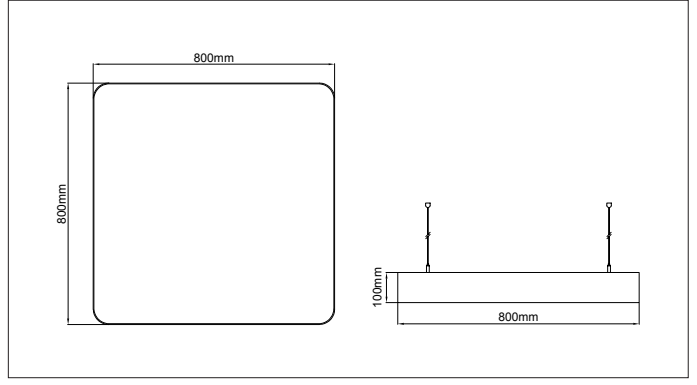

Panos Radius Suspending

* Code example / Kod örneği:

102.LL.27110. 104 . 830 . 01

- 1- Product code / Armatür kodu
- 2- Power / Güç
- 3- CRI / Kelvin
- 4- Colour / Ürün renk
- 5- Control type / Kontrol tipi

4 / Product Color / Ürün Renk

Beam Angle / Işık Açısı

Suspension Wire

Sarkıtma Teli

Description / Tanım

Aluminium body. Opal or microprismatic diffuser options available. Mains voltage: 220-240V / 50-60Hz. 1-10V, DALI, Casambi DIM, Tunable White DALI, Tunable White CASAMBI, options available. Emergency kit system can be integrated. Basic colours: white, black, silver, antracite dark gray and special color options available upon request. Steel suspension wire with up to 5mt lenght option together with standart or central baldachine.

Product Data / Ürün Bilgileri

Article Nr. (AVOLUX)	102.LL.27110.(Power).(CRI).(Colour)
Material / Malzeme	Aluminium
Outer Diameter / Dış Çap	80x80cm
Height / Yükseklik	100mm
Weight / Ağırlık	6.5kg
Mouting method / Montaj yöntemi	Suspending / Sarkıt