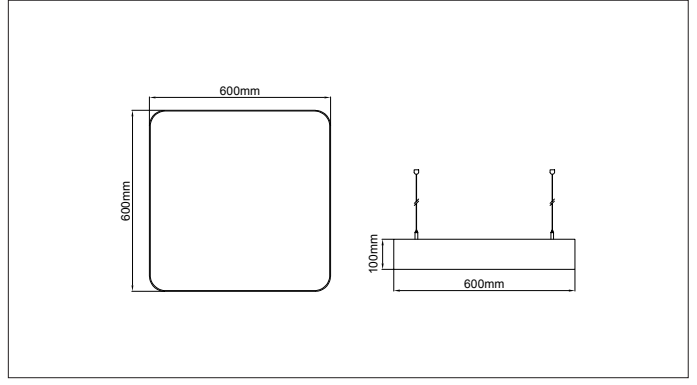

Panos Radius Suspending

* Code example / Kod örneği:

102.LL.26110.053.830.01

- 1- Product code / Armatür kodu
- 2- Power / Güç
- 3- CRI / Kelvin
- 4- Colour / Ürün renk
- 5- Control type / Kontrol tipi

4 / Product Color / Ürün Renk

Beam Angle / Işık Açısı

Suspension Wire

Sarkıtma Teli

Description / Tanım

Aluminium body. Opal or microprismatic diffuser options available. Mains voltage: 220-240V / 50-60Hz. 1-10V, DALI, Casambi DIM, Tunable White DALI, Tunable White CASAMBI, options available. Emergency kit system can be integrated. Basic colours: white, black, silver, antracite dark gray and special color options available upon request. Steel suspension wire with up to 5mt lenght option together with standart or central baldachine.

Product Data / Ürün Bilgileri

Article Nr. (AVOLUX)	102.LL.26110.(Power).(CRI).(Colour)
Material / Malzeme	Aluminium
Outer Diameter / Dış Çap	60x60cm
Height / Yükseklik	100mm
Weight / Ağırlık	4.5kg
Mouting method / Montaj yöntemi	Suspending / Sarkıt