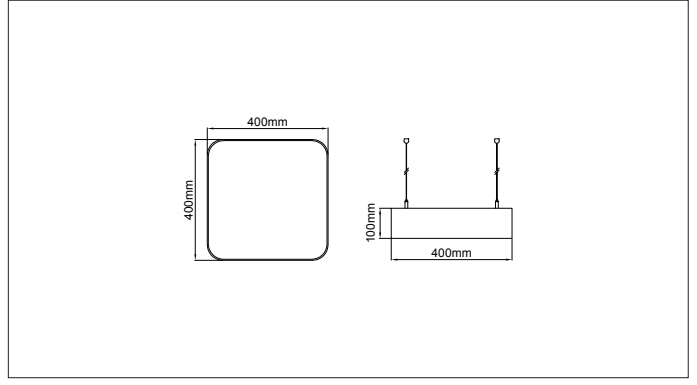

Panos Radius Suspending

* Code example / Kod örneği:

102.LL.25110.023.830.01

- 1- Product code / Armatür kodu
- 2- Power / Güç
- 3- CRI / Kelvin
- 4- Colour / Ürün renk
- 5- Control type / Kontrol tipi

4 / Product Color / Ürün Renk

Beam Angle / Işık Açısı

Suspension Wire

Sarkıtma Teli

Description / Tanım

Aluminium body. Opal or microprismatic diffuser options available. Mains voltage: 220-240V / 50-60Hz. 1-10V, DALI, Casambi DIM, Tunable White DALI, Tunable White CASAMBI, options available. Emergency kit system can be integrated. Basic colours: white, black, silver, antracite dark gray and special color options available upon request. Steel suspension wire with up to 5mt length option together with standart or central baldachine.

Product Data / Ürün Bilgileri

Article Nr. (AVOLUX)	102.LL.25110.(Power).(CRI).(Colour)
Material / Malzeme	Aluminium
Outer Diameter / Dış Çap	40x40cm
Height / Yükseklik	100mm
Weight / Ağırlık	2.5kg
Mouting method / Montaj yöntemi	Suspending / Sarkıt