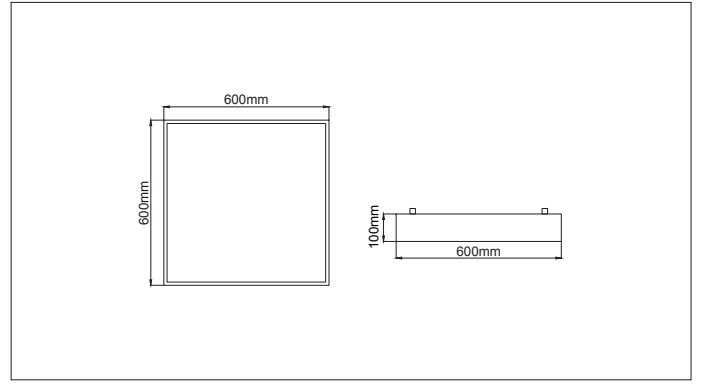

Panos Surface Mounted

* Code example / Kod örneği:

102.LL.23210.044.830.01

- 1- Product code / Armatür kodu
- 2- Power / Güç
- 3- CRI / Kelvin
- 4- Colour / Ürün renk
- 5- Control type / Kontrol tipi

4 / Product Color / Ürün Renk

Beam Angle / Işık Açısı

Wadge

Takoz

Description / Tanım

Aluminium body. Opal or microprismatic diffuser options available. Mains voltage: 220-240V / 50-60Hz. 1-10V, DALI, Casambi DIM, Tunable White DALI, Tunable White CASAMBI, options available. Over 100lm/W efficiency. Emergency kit system can be integrated. Basic colours: white, black, silver, antracite dark gray and special color options available upon request. Steel suspension wire with up to 5mt lenght option together with standart or central baldachine.

Product Data / Ürün Bilgileri

Article Nr. (AVOLUX)	102.LL.23210.(Power).(CRI).(Colour)
Material / Malzeme	Aluminium
Outer Diameter / Dış Çap	60x60cm
Height / Yükseklik	100mm
Weight / Ağırlık	4.5kg
Mouting method / Montaj yöntemi	Surface Mounted / Sıvaüstü