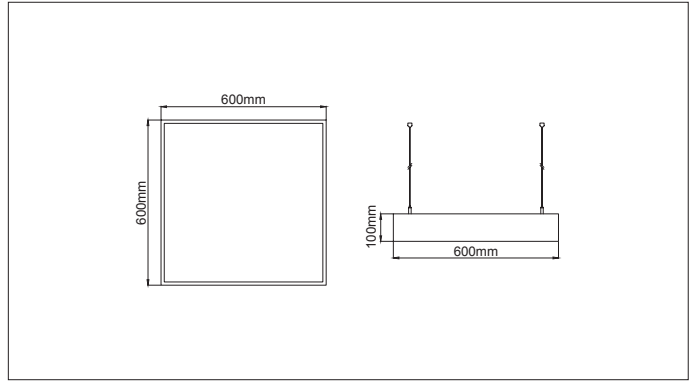

Panos Suspndant