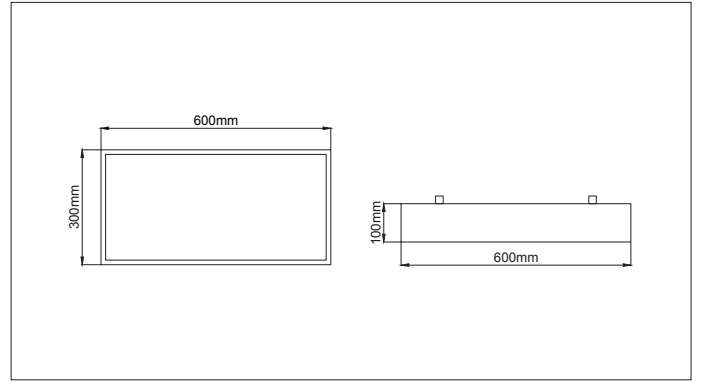

Panos Surface Mounted

* Code example / Kod örneği:

102.LL.22210.024.830.01

- 1-Product code / Armatür kodu
- 2-Power / Güç
- 3-CRI / Kelvin
- 4-Colour / Ürün renk
- 5-Control type / Kontrol tipi

4 / Product Color / Ürün Renk

Beam Angle / Işık Açısı

Wadge

Takoz

Description / Tanım

Aluminium body. Opal or microprismatic diffuser options available. Mains voltage: 220-240V / 50-60Hz. 1-10V, DALI, Casambi DIM, Tunable White DALI, Tunable White CASAMBI, options available. Over 100lm/W efficiency. Emergency kit system can be integrated. Basic colours: white, black, silver, antracite dark gray and special color options available upon request. Steel suspension wire with up to 5mt lenght option together with standart or central baldachine.

Product Data / Ürün Bilgileri

Article Nr. (AVOLUX)	102.LL.22210.(Power).(CRI).(Colour)
Material / Malzeme	Aluminium
Outer Diameter / Dış Çap	30x60cm
Height / Yükseklik	100mm
Weight / Ağırlık	2.8kg
Mouting method / Montaj yöntemi	Surface Mounted / Sıvaüstü