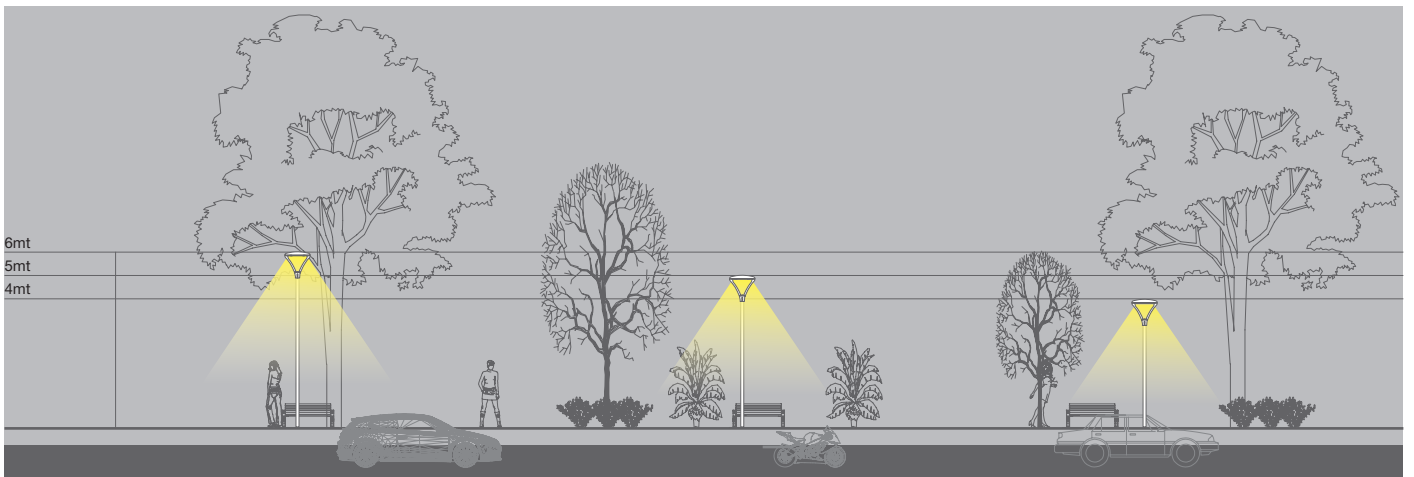

Advised Maximum Pole Heights for Queen Range / Queen Serisi için Tavsiye edilen Maksimum Direk Yükseklikleri