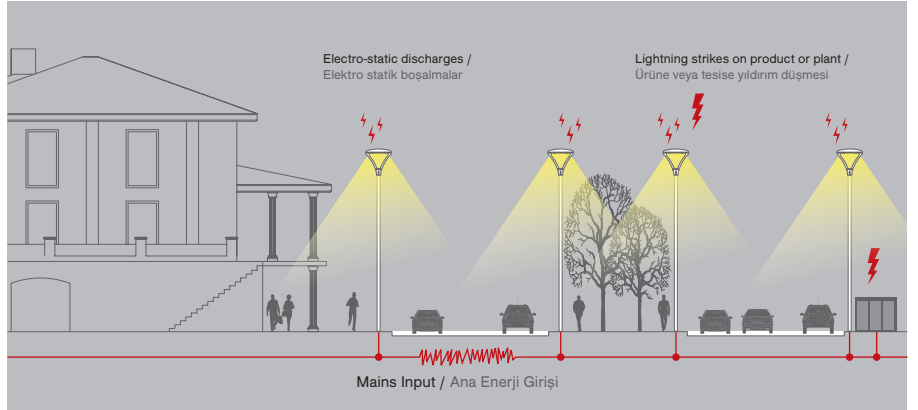

Protection Against Over-Voltage / Yüksek Gerilime Karşı Koruma

It is vital to include a driver protection inside streetlights against atmospheric events like lightning strikes. Avolux includes a separate 10KV surge protector device inside Queen range.

Yıldırım vb. olumsuz hava aktivitelere karşı armatür içerisindeki trafosu korumak için yüksek gerilim devre koruma elemanı kullanmak zorunludur. Avolux Queen armatür serisinde 10KV yüksek gerilim koruma elemanı bulundurmaktadır.